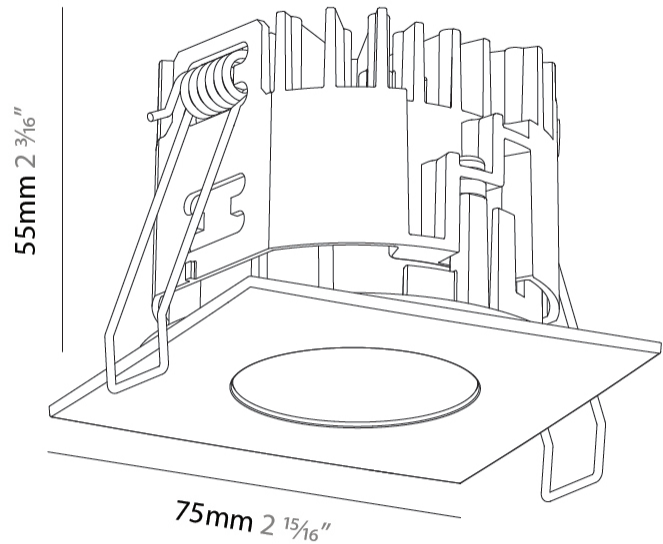

PHYSICAL

Aperture Sizes - Downlights: 1"
 Shape: Square
 Length (mm): 75
 Length (in): 2 ¹⁵/₁₆"
 Width (mm): 75
 Width (in): 2 ¹⁵/₁₆"
 Height (mm): 55
 Height (in): 2 ¹/₆"
 Ceiling Thickness (mm): 1 - 25
 Ceiling Thickness (in): 1/16 - 1 3/16
 Min. Recessing Depth (mm): 70
 Min. Recessing Depth (in): 2 ³/₄"
 Weight (kg): 0.209
 Diffuser: Lens Pack - No Lens / Opal / Linear Spread Lens / Honeycomb / Spread Lens
 Fixture Finish: SSR / BKV / CWI / CRY / HAB / UFT / ITA / RUA / FTG / MYG / LOD / PUS / FRO / FUP / KIA / POP / BLS / SPG / MEY / GOH / CHC / COM / ABZ / JAG / OBR / MOS / ROR
 Fixture Material: Aluminum Die Cast
 Cut-out Measurements: D. 68mm / 2 11/16"

PHYSICAL

Aperture Sizes - Downlights: 1"
 Shape: Square
 Length (mm): 75
 Length (in): 2 ¹⁵/₁₆"
 Width (mm): 75
 Width (in): 2 ¹⁵/₁₆"
 Height (mm): 55
 Height (in): 2 ³/₁₆"
 Ceiling Thickness (mm): 1 - 25
 Ceiling Thickness (in): 1/16 - 1 3/16
 Min. Recessing Depth (mm): 70
 Min. Recessing Depth (in): 2 ³/₄"
 Weight (kg): 0.19
 Diffuser: Lens Pack - No Lens / Opal / Linear Spread Lens / Honeycomb / Spread Lens
 Fixture Finish: SSR / BKV / CWI / CRY / HAB / UFT / ITA / RUA / FTG / MYG / LOD / PUS / FRO / FUP / KIA / POP / BLS / SPG / MEY / GOH / CHC / COM / ABZ / JAG / OBR / MOS / ROR
 Fixture Material: Aluminum Die Cast
 Cut-out Measurements: D. 68mm / 2 11/16"