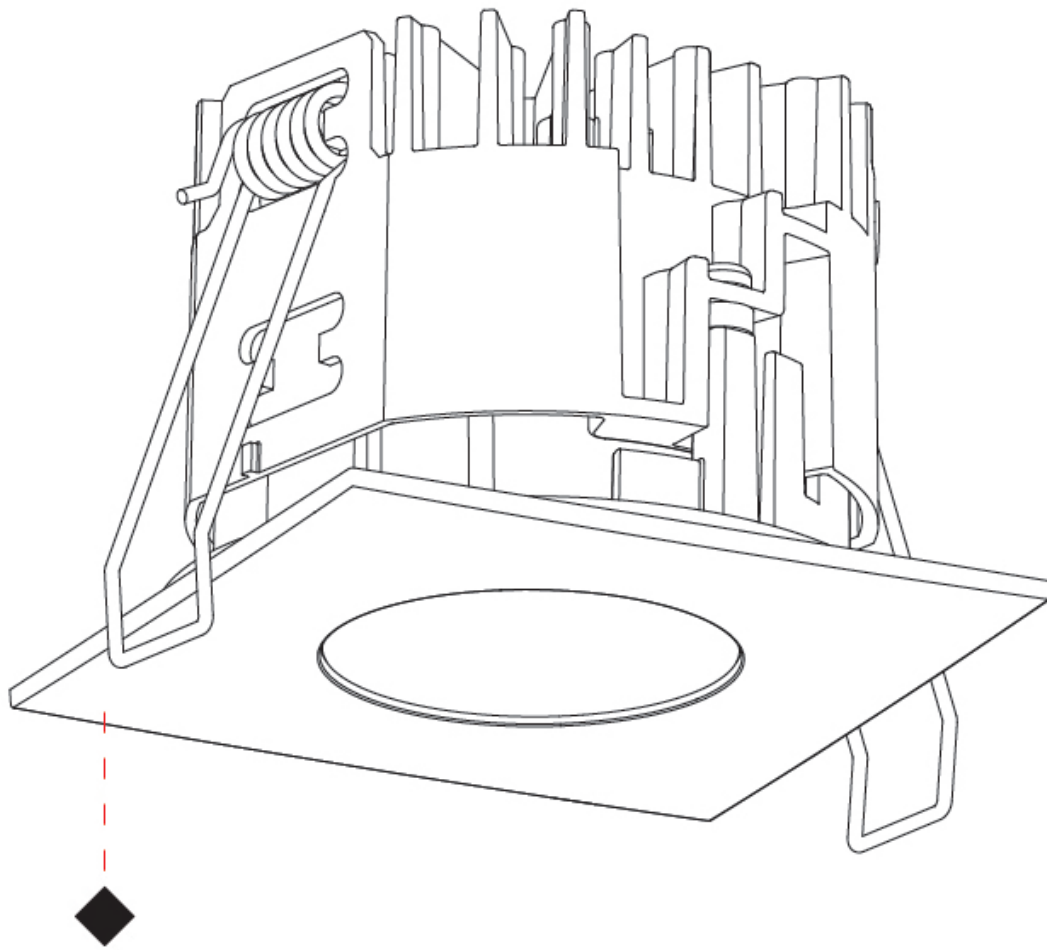

OIKO PRO SQUARE FIXED RECESSED

A350103-

PROJECT	_____
TYPE	_____
SPECIFIER	_____
QUANTITY	_____
DATE	_____